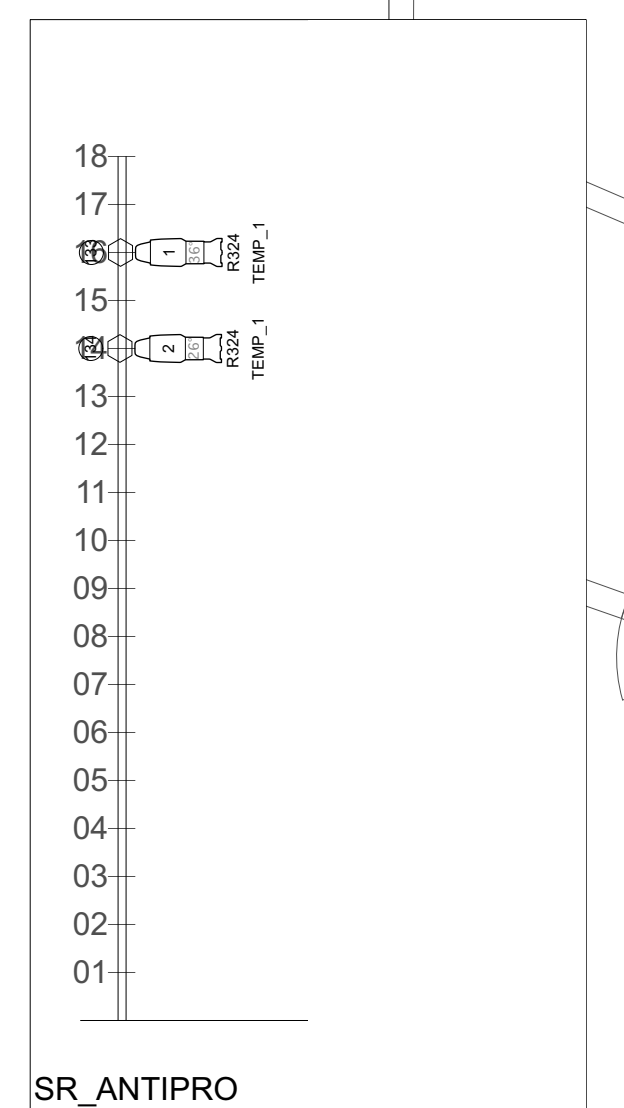

Light

	ETC Source 4 26° @ 575w	15
	ETC Source-4 36° @ 575w	38
	ETC Source-4 50° @ 575w	19
	Chauvet SlimPar Pro Tri @ 100w	9
	ETC Source4 PARNel @ 575/750w	21
	ETC Source4 Zoom 15-30deg @ 575w	6
	ETC Source4 Zoom 25-50deg @ 575w	10

Typical

Color Summary

Color	Size	Count
N/A	N/A	9
N/C	6.25"	5
N/C	7.5"	21
R04	6.25"	12
R04	7.5"	8
R51	6.25"	21
R99	6.25"	10
R324	6.25"	6
R363	6.25"	12
R363	7.5"	8
R375	6.25"	6

The Color Purple

KEY
SOURCE FOUR

LED

LD: NICHOLAS QUINN
NICHOLAS.QUINN@GMAIL.COM
412.606.2950

DIRECTORS: JENNIFER TOOHEY
SCENIC DESIGN: KEN SHAW
SCALE: 1/4" = 1'-0"
DWG DATE: 09/20/18
DWN BY: NWQ
REV. DATE: 10/04/18

DWG:
1 OF **1**