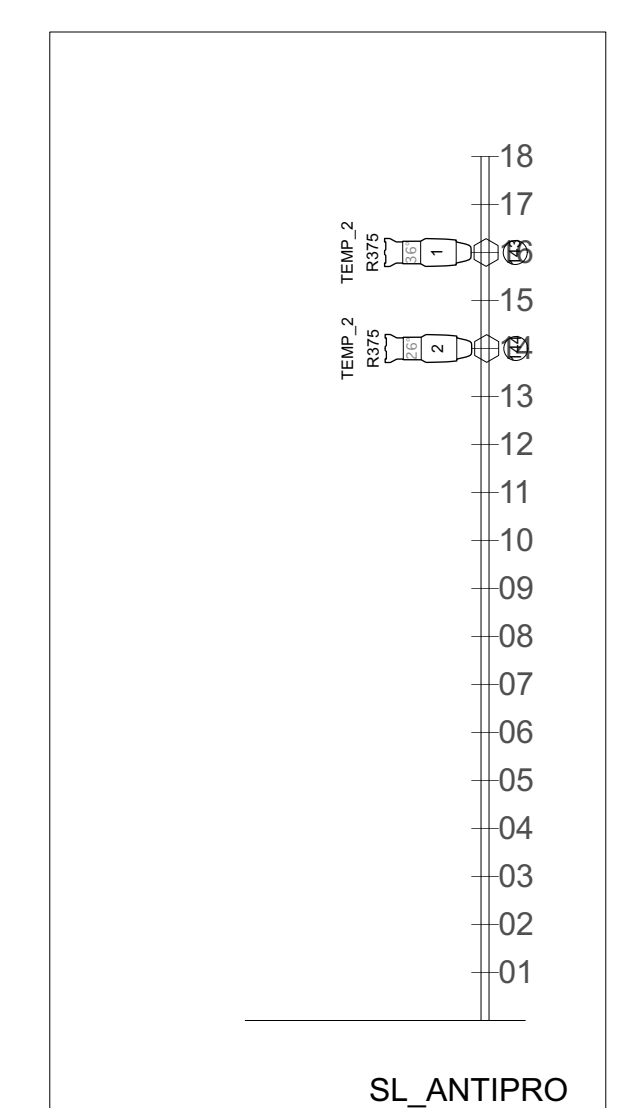

Light

	ETC Source 4 26° @ 575w	15
	ETC Source-4 36° @ 575w	38
	ETC Source-4 50° @ 575w	19
	Chauvet SlimPar Pro Tri @ 100w	9
	ETC Source4 PARNel @ 575/750w	21
	ETC Source4 Zoom 15-30deg @ 575w	6
	ETC Source4 Zoom 25-50deg @ 575w	10

Typical

Color Summary

Color	Size	Count
N/A	N/A	9
N/C	6.25"	5
N/C	7.5"	21
R04	6.25"	12
R04	7.5"	8
R51	6.25"	21
R99	6.25"	10
R324	6.25"	6
R363	6.25"	12
R363	7.5"	8
R375	6.25"	6

The Color Purple

KEY
SOURCE FOUR

LED

LD: NICHOLAS QUINN
NICHOLAS.QUINN@GMAIL.COM
412.606.2950

DIRECTORS: JENNIFER TOOHEY
SCENIC DESIGN: KEN SHAW
SCALE: 1/4" = 1'-0"
DWG DATE: 09/20/18
DWN BY: NWQ
REV. DATE: 10/04/18

DWG:
1 OF **1**