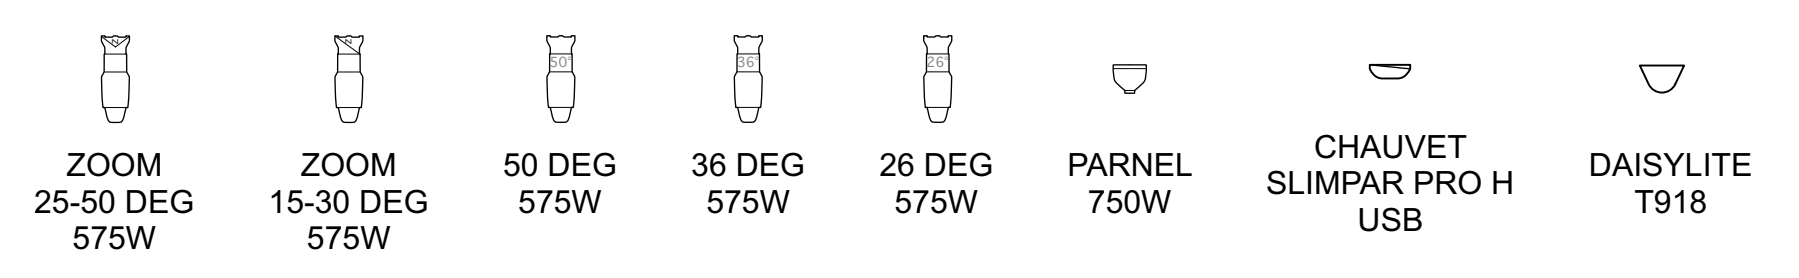

Typical

Color Summary

Color	Size	Count
N/A	N/A	9
N/C	6.25"	5
N/C	7.5"	21
R04	6.25"	12
R04	7.5"	8
R51	6.25"	21
R99	6.25"	10
R324	6.25"	6
R363	6.25"	12
R363	7.5"	8
R375	6.25"	6

The Color Purple

KEY
SOURCE FOUR