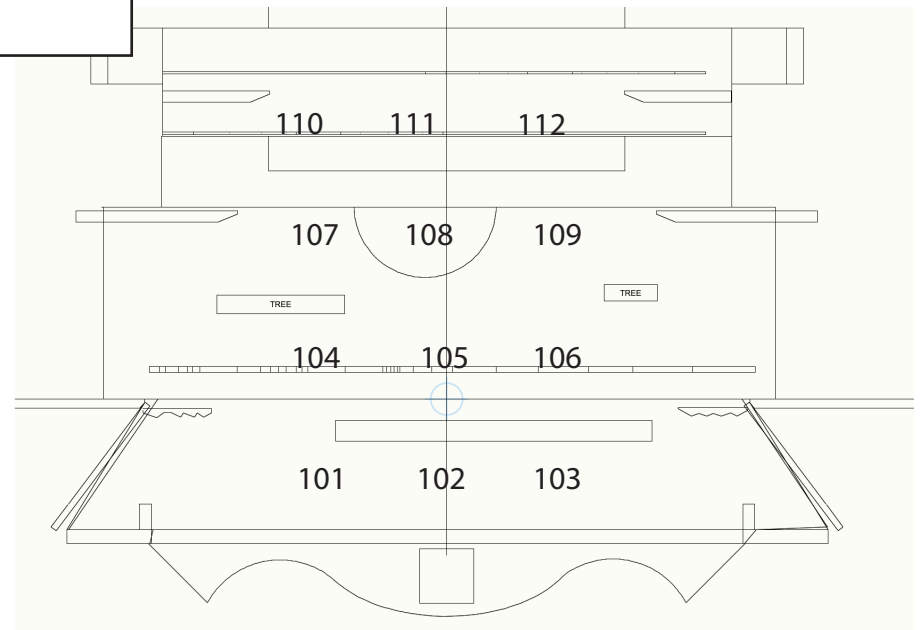

Warm R04

R63 Cool

THE TRAGEDY OF MACBETH
MAGIC SHEET
SHEET 1/2

Specials

DOWN LED