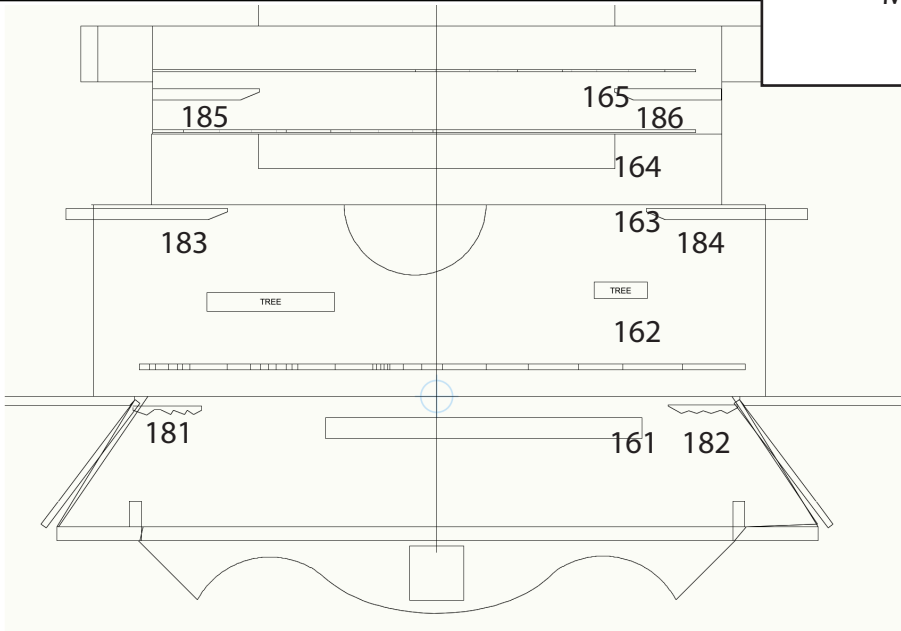

Warm R04

R63 Cool

THE TRAGEDY OF MACBETH
MAGIC SHEET
SHEET 1/2

Specials

DOWN LED