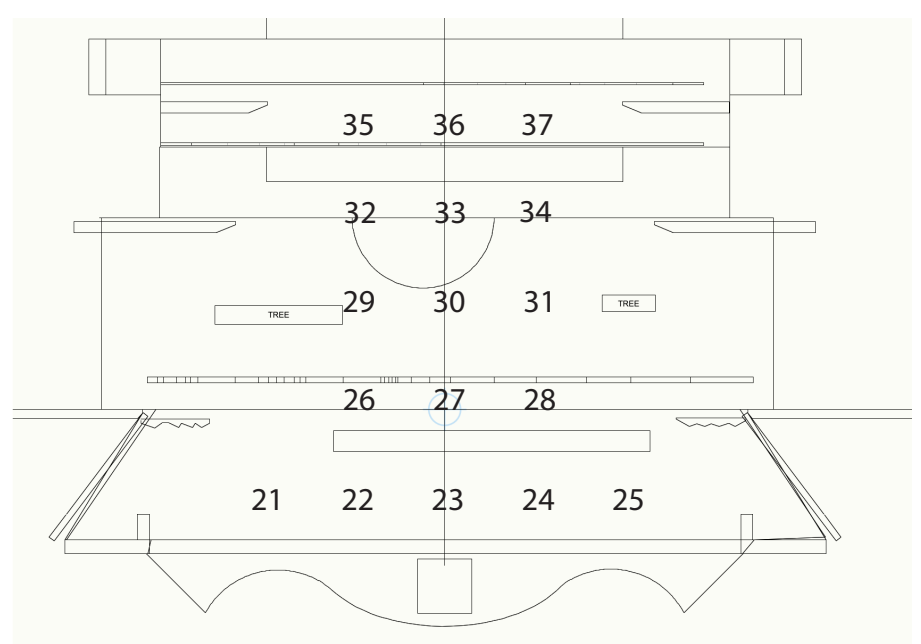

Warm R04

R63 Cool

THE TRAGEDY OF MACBETH
MAGIC SHEET
SHEET 1/2

Specials

DOWN LED