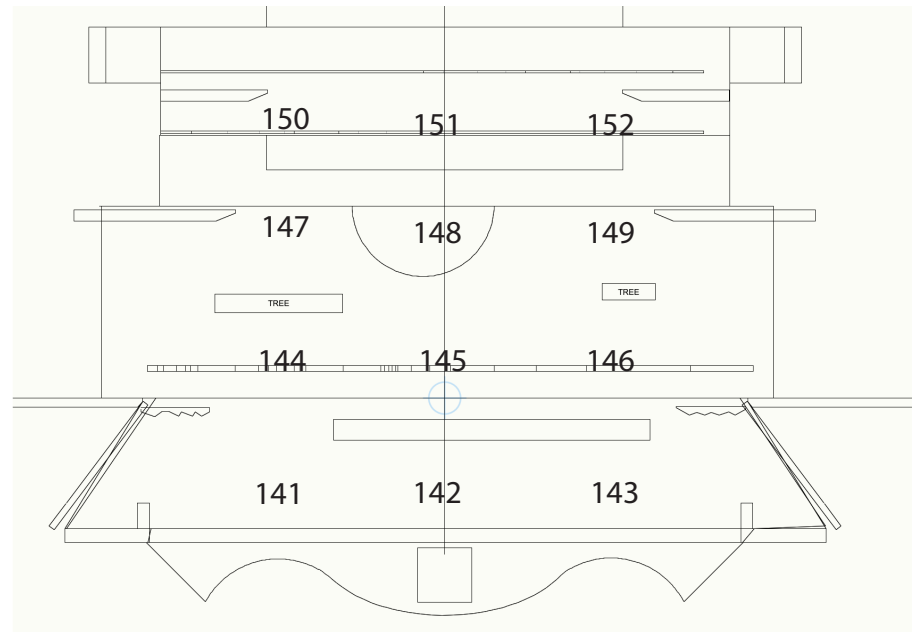

Warm Gobo R04

R72 Cool Gobo

THE TRAGEDY OF MACBETH
MAGIC SHEET
SHEET 2/2

Floor and air CYC

Brutalist Pattern 1