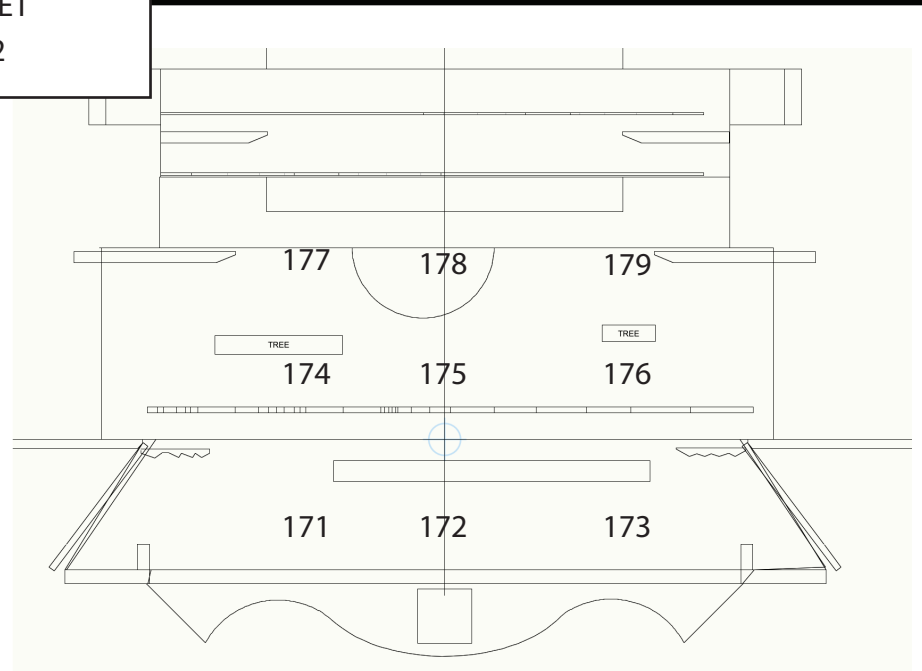

Warm Gobo R04

R72 Cool Gobo

THE TRAGEDY OF MACBETH
MAGIC SHEET
SHEET 2/2

Floor and air CYC

Brutalist Pattern 1