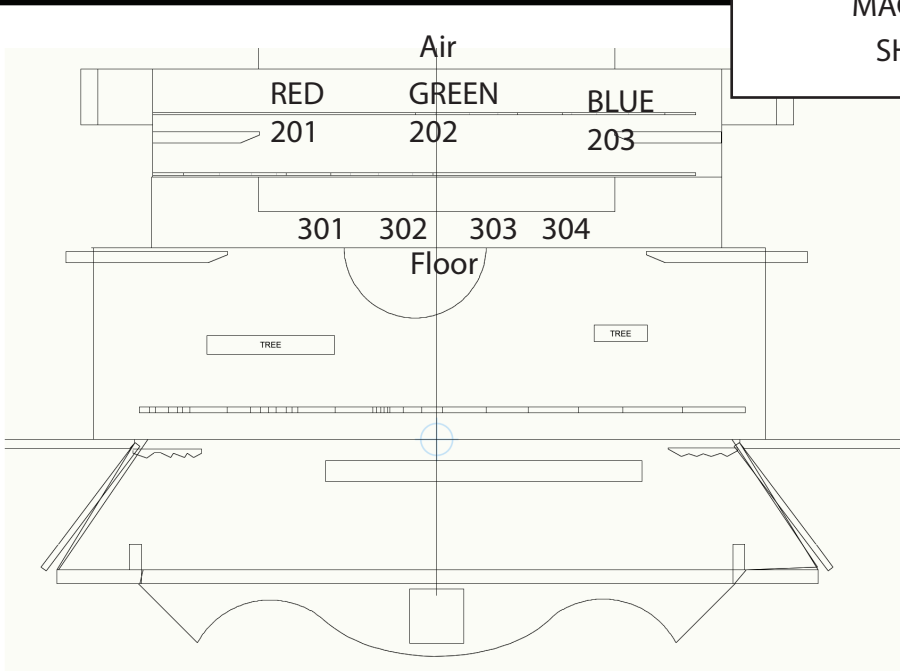

Warm Gobo R04

R72 Cool Gobo

THE TRAGEDY OF MACBETH
MAGIC SHEET
SHEET 2/2

Floor and air CYC

Brutalist Pattern 1